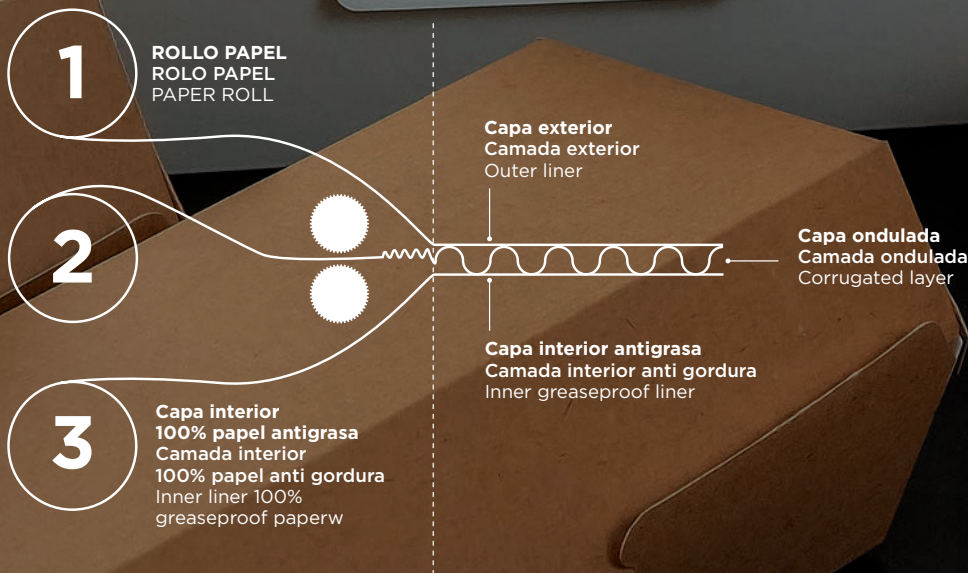

DESEMPENHO NO USO ALIMENTAR

Todas as embalagens são resistentes a óleos e humidade graças à sua camada interna antigordura (livre de PFAS) ou ao seu revestimento de PP, PE ou alumínio. Além disso, são adequadas para micro-ondas (exceto os modelos com janela ou alumínio) e podem ser aquecidas até 9 minutos a 1000W ou 7,5 minutos a 1200W.

WHAT IS THEPACK®?

THEPACK® is García de Pou's registered trademark that identifies our range of cardboard food containers manufactured with nano-micro technology, the smallest corrugation available in this material.

WHAT DOES NANO-MICRO TECHNOLOGY PROVIDE?

Its production requires significant investment and technical precision. Thanks to three layers of low-grammage paper, the result is stronger, more rigid and lighter packaging, with improved thermal insulation and reduced paper usage.

PERFORMANCE IN FOOD USE

All packaging is resistant to oils and moisture thanks to its internal greaseproof layer (PFAS-free) or its PP, PE or aluminium coating. In addition, it is microwave-safe (except models with a window or aluminium) and can be heated for up to 9 minutes at 1000W or 7.5 minutes at 1200W.

PROCESO DE ONDULACIÓN NANO-MICRO PROCESSO DE ONDULAÇÃO NANO-MICRO NANO-MICRO CORRUGATION PROCESS

MICRO-CORRUGATION PROCESS

CONSOLIDATION PROCESS