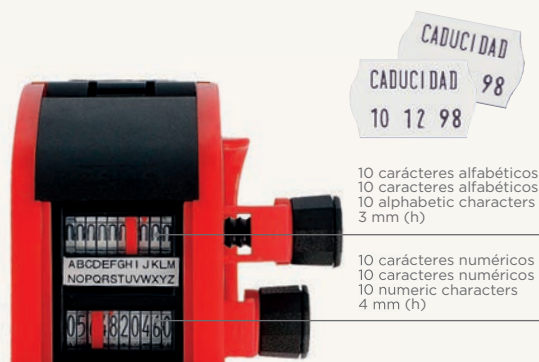

10 caracteres alfabéticos
10 caracteres alfabéticos
10 alphabetic characters
3 mm (h)

10 caracteres numéricos
10 caracteres numéricos
10 numeric characters
4 mm (h)

**Máquina etiquetadora con impresora alfanumérica de 2 líneas:
1ª línea: 10 caracteres alfabéticos en la parte superior 3 mm (h)
2ª línea: 10 caracteres numéricos en la parte inferior 4 mm (h)**

**Máquina etiquetadora com impressora alfanumérica de 2 linhas:
1ª linha: 10 caracteres alfabéticos na parte superior, 3 mm (h)
2ª linha: 10 caracteres numéricos na parte inferior, 4 mm (h)**

**Labelling machine with a 2-line alphanumeric printer:
1st line: 10 alphabetic characters on the top, 3 mm (h)
2nd line: 10 numeric characters on the bottom, 4 mm (h)**