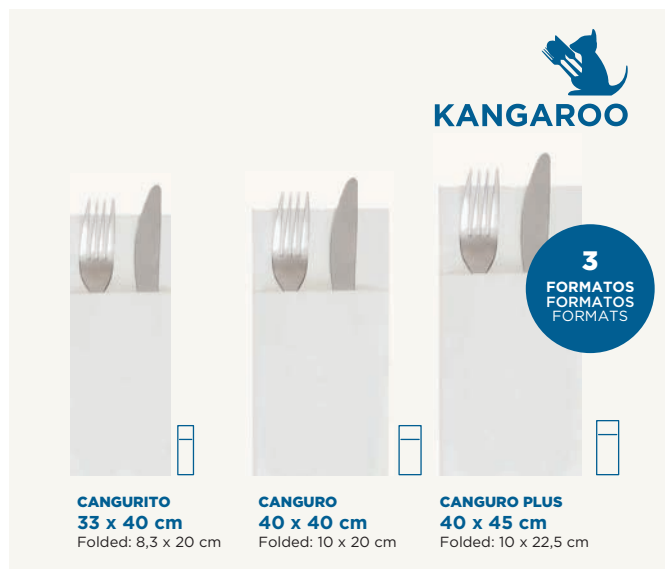

Servilletas canguro Guardanapos canguru Kangaroo napkins

Tisú / Tissue / Tissue

2 capas 2 folhas 2 ply x 18 g/m²

White 18 g/m²
*169.38
40 x 40 cm

Natural 18 g/m²
*212.49
40 x 40 cm

CANGURO
40 x 40 cm
Folded: 10 x 20 cm
PACK: 50 U
CARTON / MINIM:
1.000 U

CANGURITO
33 x 40 cm
Folded: 8,3 x 20 cm

CANGURO
40 x 40 cm
Folded: 10 x 20 cm

CANGURO PLUS
40 x 45 cm
Folded: 10 x 22,5 cm

3
FORMATOS
FORMATOS
FORMATOS

2 capas 2 folhas 2 ply x 18 g/m²

CANGURITO
33 x 40 cm
Folded: 8,3 x 20 cm
PACK: 50 U
CARTON / MINIM: 1.400 U

CANGURO
39 x 40 cm
Folded: 9,8 x 20 cm
PACK: 50 U
CARTON / MINIM: 1.400 U

Blanco
Branco
White
*267.06
33 x 40 cm
*230.70
39 x 40 cm

Benvenuto
*270.93
39 x 40 cm

Marfil
Marfim
Ivory
*230.71
39 x 40 cm

Verde anís
Verde anís
Anise green
*269.37
39 x 40 cm

Gris
Cinza
Grey
*230.72
39 x 40 cm

Rojo
Vermelho
Red
*230.73
39 x 40 cm

Rosellón
Roussillon
Rust
*269.35
39 x 40 cm

Burdeos
Bordeaux
Burgundy
*268.95
33 x 40 cm
*230.74
39 x 40 cm

Azul marino
Azul marinho
Navy blue
*269.36
39 x 40 cm

Chocolate
Chocolate
Chocolate
*268.96
33 x 40 cm

Negro
Preto
Black
*267.07
33 x 40 cm
*230.75
39 x 40 cm

Natural
19 g/m²
*267.05
33 x 40 cm
*230.76
39 x 40 cm

Dakar
19 g/m²
*260.13
39 x 40 cm

FEEL
GREEN